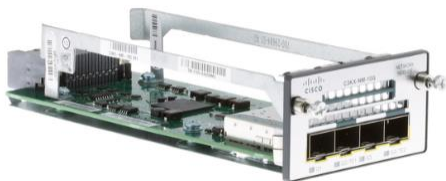

NETWORKING

Switches | Accessories | VoIP Phones

Cisco Catalyst 3750X-48PF-S Switch with 1100W Power Supply
(WS-C3750X-48PF-S)

\$429

1100 Watt Power Supply for 3750X
C3KX-PWR-1100WAC

\$184

Cisco StackWise Stacking Cable, 50CM for 3750X
CAB-STACK-50CM

\$15

Cisco Four-Port 10G Module for 3750X
C3KX-NM-10G

\$629

Cisco 1000BASE-SX SFP Module for 3750X
GLC-SX-MM

\$23

Equipment is refurbished unless specified as new.
Prices exclude freight charges and all applicable taxes. Prices valid while supplies last.